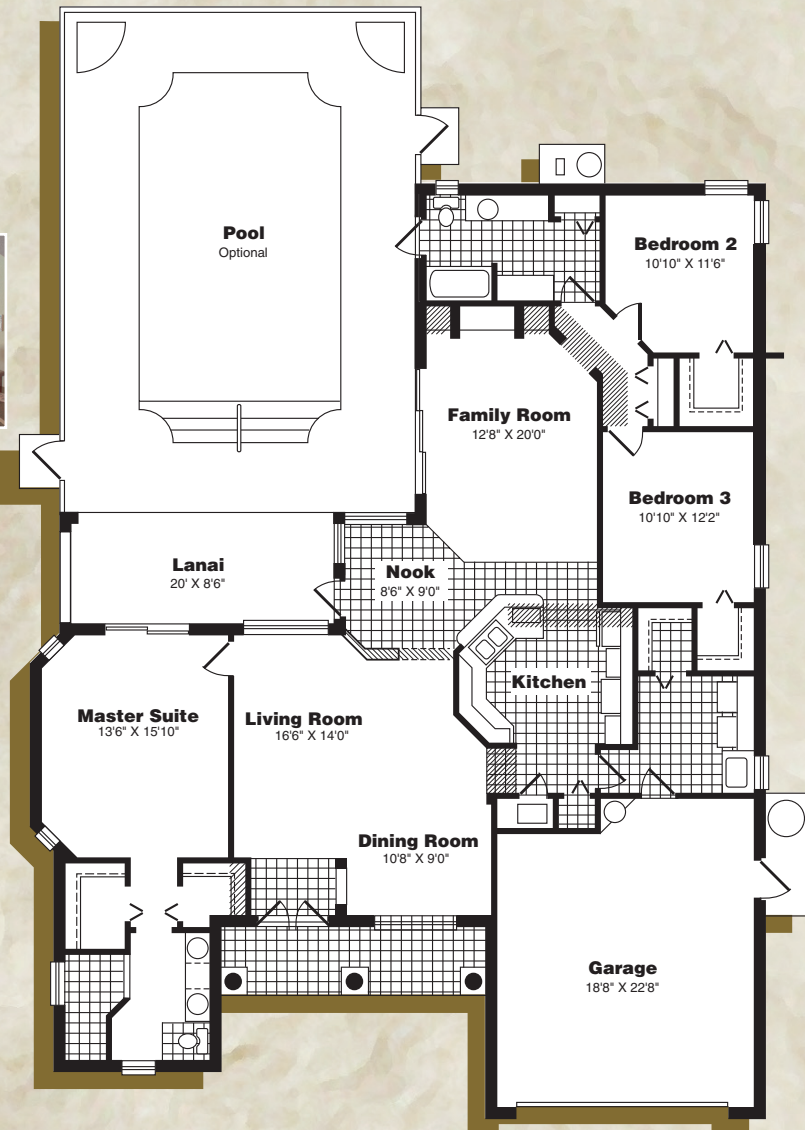

the Grand Floridian

3 Bedroom, 2 Bath

The Grand Floridian...pure and simple elegance. Arched pathways coupled with a new defining sense of space absorb you in the lavish look of The Grand Floridian. Built-in entertainment center and shelf space create a classic designer style that suits your distinguished elite preferences.

SQUARE FOOTAGE

Living	2002
Garage	451
Cov. Lanai	163
Cov. Entry	100
TOTAL	2716