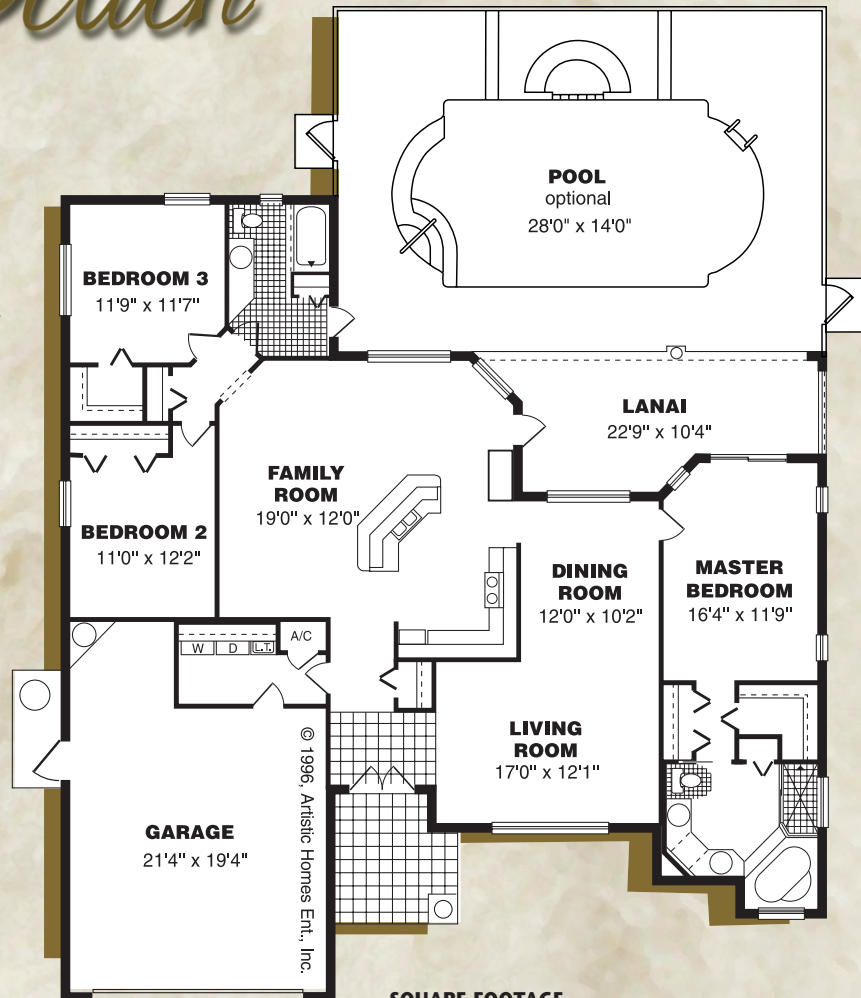

**3 Bedroom, 2 Bath**

# The Palm Beach

The Palm Beach... a spacious compilation of a Floridian contemporary design. Distinctive to Artistic homes, The Palm Beach leads you through a graciously sized family room and open kitchen to a view overlooking your pool. Affordably priced yet architecturally superior this design caters to your company and your privacy.

**SQUARE FOOTAGE**

Living	1960
Garage	502
Lanai	218
Covered Entry	74
<b>TOTAL</b>	<b>2754</b>