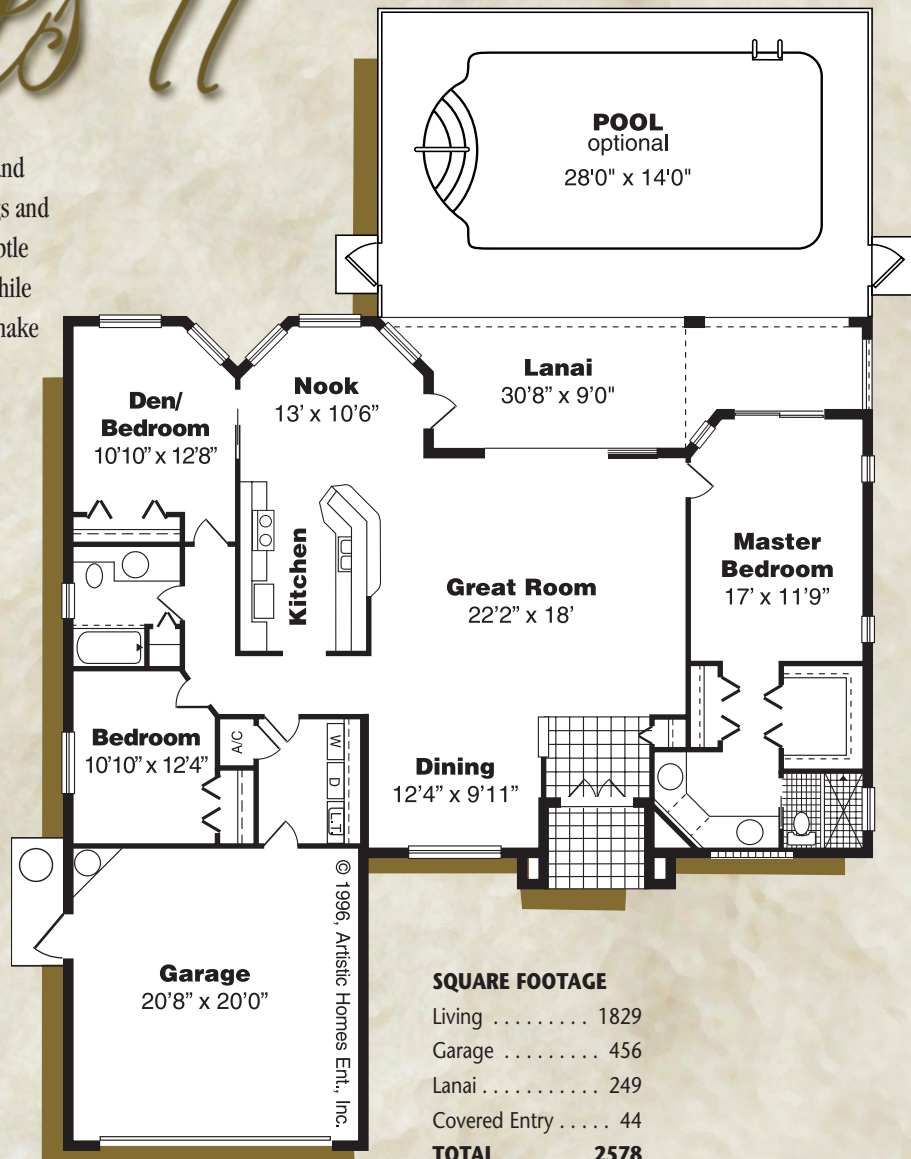

3 Bedroom, 2 Bath

the Versailles II

The Versailles II...the ultimate combination of light and space. Architectural accents such as cathedral ceilings and lit plant shelving give this home aristocratic style. Subtle luma dome lighting gently illuminates your kitchen while the spacious Dining Room and inviting Great room, make this home comfortable enough for entertaining many guests or just relaxing on your own.

SQUARE FOOTAGE

Living	1829
Garage	456
Lanai	249
Covered Entry	44
TOTAL	2578